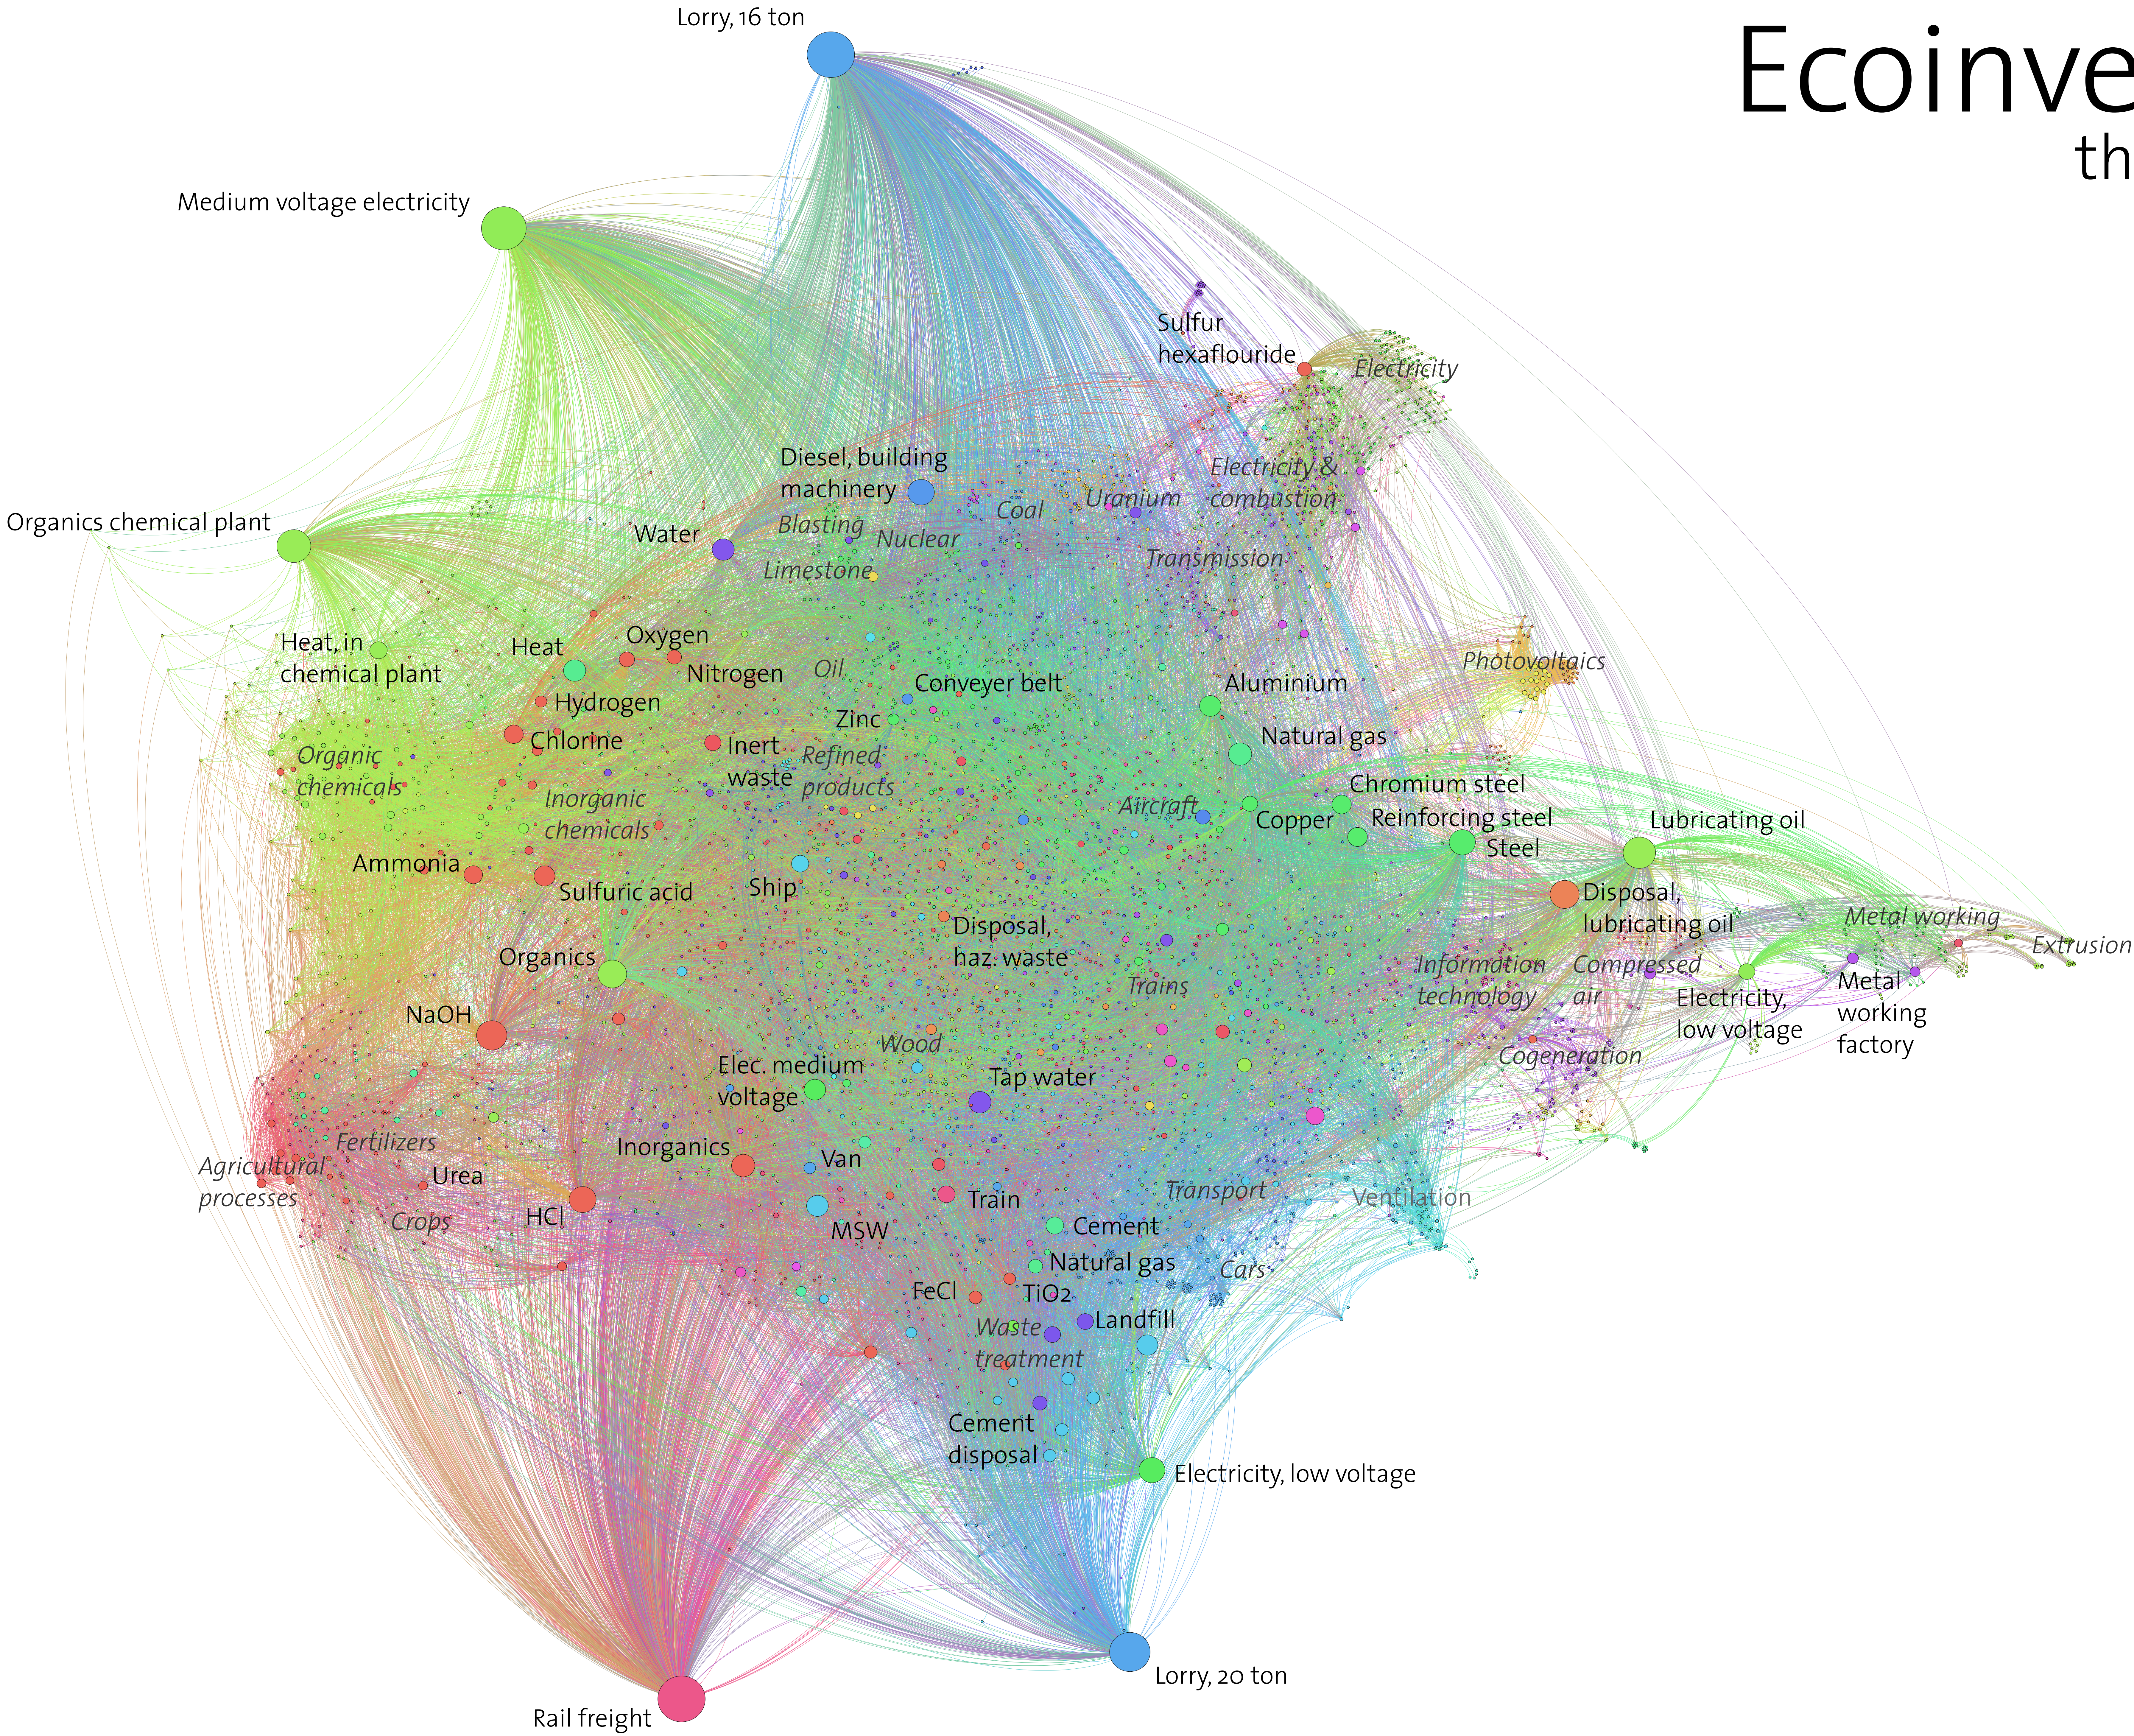

Ecoinvent 2.2

the database

Made by Chris Mutel
using Brightway2
and Gephi